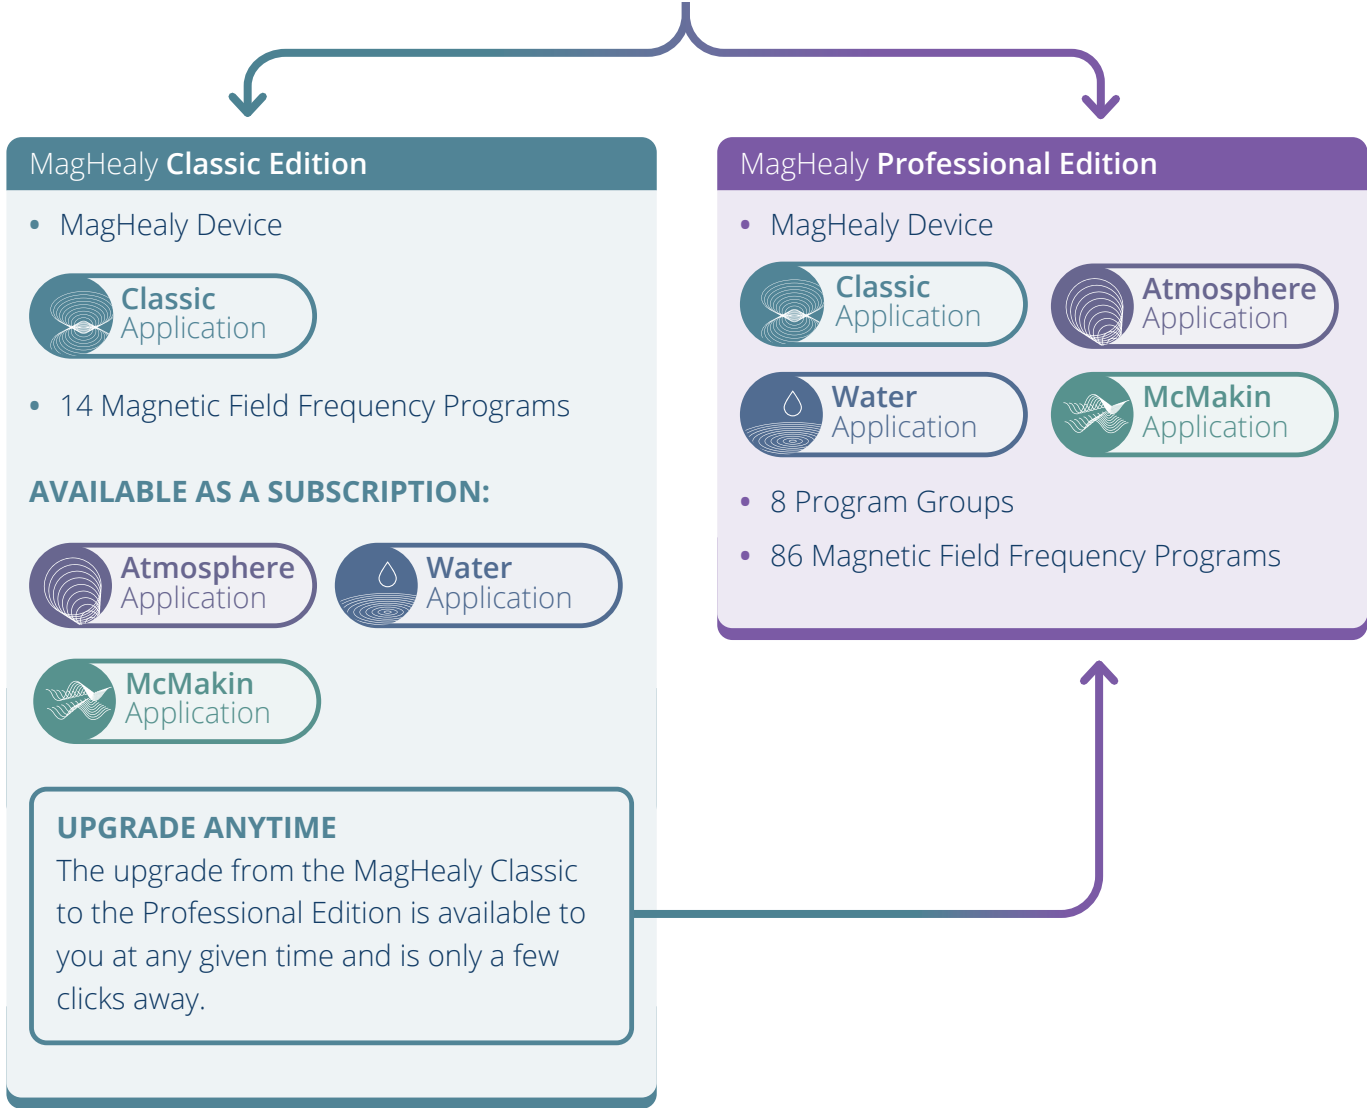

Versatility in Your Hand With the MagHealy Classic Edition

The MagHealy Classic Edition is just the beginning of your tailored experience with the all-new MagHealy subscription model. Get lifetime access with the Classic Edition and build it up from there with additional subscriptions of your choice.

Personalize Your Experience With the MagHealy Subscription Model

On top of the Classic Application, you have the MagHealy Atmosphere, Water and McMakin Applications available to you as subscriptions for a period of either one, three, six or even twelve months.

MAKE YOUR CHOICE