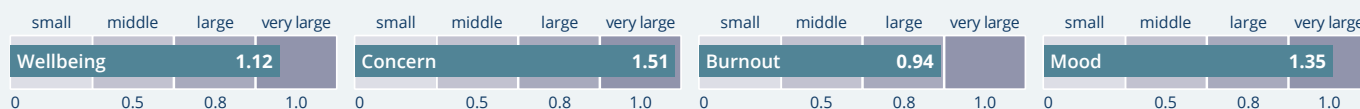

Effect size (Cohen's d)

* View full study results at: www.healyworld.net/MagHealy/studies